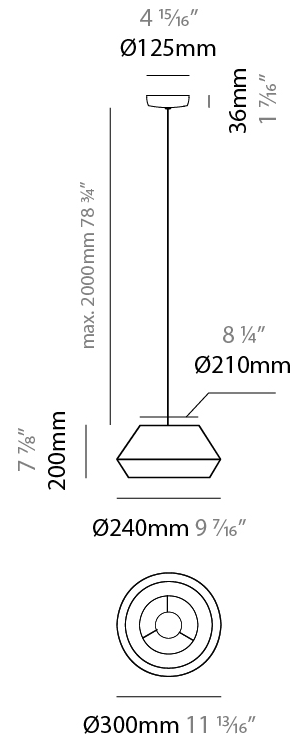

BANYO SUSPENSION

D111000-

base number Finish
Options

1. To build a product code in our configurator select the specify button on the base model # product page
2. To build a manual product code on this datasheet choose from the options listed below in blue font and add the suffix to the base model #

GENERAL

Series: Banyo
Partner: Ole
Division: Design
Installation: Suspension
Product Type: Pendant
Mounting Location: Ceiling
Light Distribution: Direct

PHYSICAL

Shape: Dome
Diameter (mm): 300
Diameter (in): 11 ¹³/₁₆
Height (mm): 200
Height (in): 7 ⁷/₈
Max. Overall Height (mm): 2200
Max. Overall Height (in): 86 ⁵/₈
Weight (kg): 1.5
Weight (lbs): 3.31
Diffuser: Satin Glass
Fixture Finish: BEI / BLK / BLU / COG / DGN / GRY / MRN / MOC / MUS / OLV / SIL / STN / TER / WHI
Holder Finish: MBK
Accent Finish: MBK
Fixture Material: Fabric Cord / Metal
Primary Material: Fabric - Recycled
Cable Details: 2000mm / 78 3/4" Cable - Transparent
Upon Request: Matte White Holder

ELECTRICAL

Number of Lamps: 1
Lamp Type: LED Retrofit
Lamp Shape: A19
Bulb Included: Bulb Not Included
Max. Wattage Per Lamp (W): 15
Lamp Base: E26
Input Voltage (V): 120
Upon Request: 277Vac / GU24

LED

OPTICAL

RATINGS AND CERTIFICATIONS

Certified By: Certified for North American Standards
IP rating: IP20

PROJECT
TYPE
SPECIFIER
QUANTITY
DATE