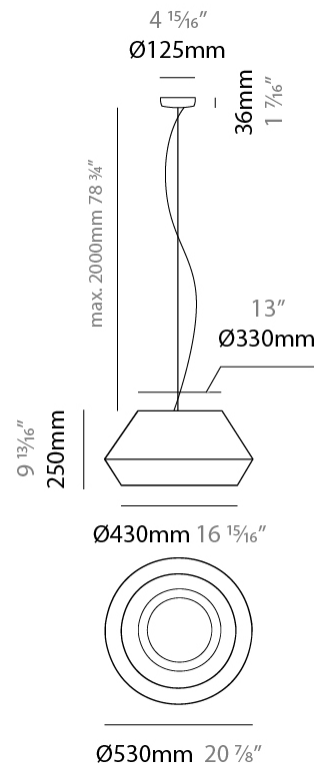

BANYO SUSPENSION

D111001-

base number Finish
Options

1. To build a product code in our configurator select the specify button on the base model # product page
2. To build a manual product code on this datasheet choose from the options listed below in blue font and add the suffix to the base model #

GENERAL

Series: Banyo
Partner: Ole
Division: Design
Installation: Suspension
Product Type: Pendant
Mounting Location: Ceiling
Light Distribution: Direct

PHYSICAL

Shape: Dome
Diameter (mm): 530
Diameter (in): 20 ⁷/₈
Height (mm): 250
Height (in): 9 ¹³/₁₆
Max. Overall Height (mm): 2250
Max. Overall Height (in): 89 ⁹/₁₆
Weight (kg): 5
Weight (lbs): 11.02
Diffuser: Satin Glass
Fixture Finish: BEI / BLK / BLU / COG / DGN / GRY / MRN / MOC / MUS / OLV / SIL / STN / TER / WHI
Holder Finish: MBK
Accent Finish: MBK
Fixture Material: Fabric Cord / Metal
Primary Material: Fabric - Recycled
Cable Details: 2000mm/78 3/4" Cable - Transparent
Upon Request: Matte White Holder

ELECTRICAL

Number of Lamps: 2
Lamp Type: LED Retrofit
Lamp Shape: A19
Bulb Included: Bulb Not Included
Max. Wattage Per Lamp (W): 15
Lamp Base: E26
Input Voltage (V): 120
Upon Request: 277Vac / GU24

LED

OPTICAL

RATINGS AND CERTIFICATIONS

Certified By: Certified for North American Standards
IP rating: IP20

PROJECT
TYPE
SPECIFIER
QUANTITY
DATE