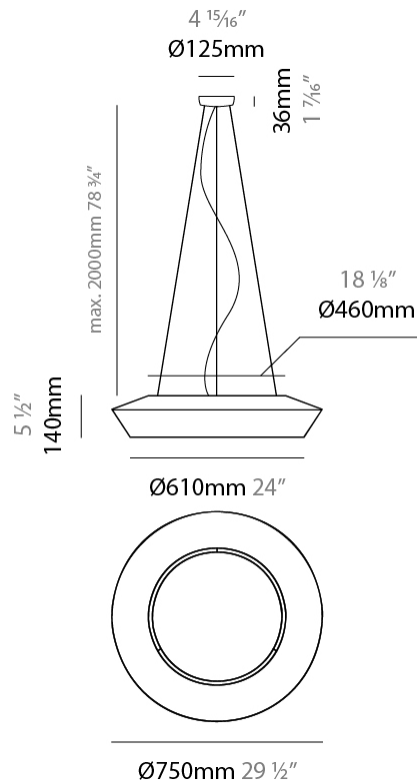

BANYO SUSPENSION

D111003-

base number Finish
Options

1. To build a product code in our configurator select the specify button on the base model # product page
2. To build a manual product code on this datasheet choose from the options listed below in blue font and add the suffix to the base model #

GENERAL

Series: Banyo
Partner: Ole
Division: Design
Installation: Suspension
Product Type: Pendant
Mounting Location: Ceiling
Light Distribution: Direct

PHYSICAL

Shape: Disc
Diameter (mm): 750
Diameter (in): 29 1/2
Height (mm): 140
Height (in): 5 1/2
Max. Overall Height (mm): 2140
Max. Overall Height (in): 84 1/4
Weight (kg): 10
Weight (lbs): 22.05
Diffuser: Satin Glass
Fixture Finish: BEI / BLK / BLU / COG / DGN / GRY / MRN / MOC / MUS / OLV / SIL / STN / TER / WHI
Holder Finish: MBK
Accent Finish: MBK
Fixture Material: Fabric Cord / Metal
Primary Material: Fabric - Recycled
Cable Details: 2000mm/78 3/4" Cable - Transparent
Upon Request: Matte White Holder

ELECTRICAL

Number of Lamps: 3
Lamp Type: LED Retrofit
Lamp Shape: A19
Bulb Included: Bulb Not Included
Max. Wattage Per Lamp (W): 15
Lamp Base: E26
Input Voltage (V): 120
Upon Request: 277Vac / GU24

LED

OPTICAL

RATINGS AND CERTIFICATIONS

Certified By: Certified for North American Standards
IP rating: IP20

PROJECT
TYPE
SPECIFIER
QUANTITY
DATE