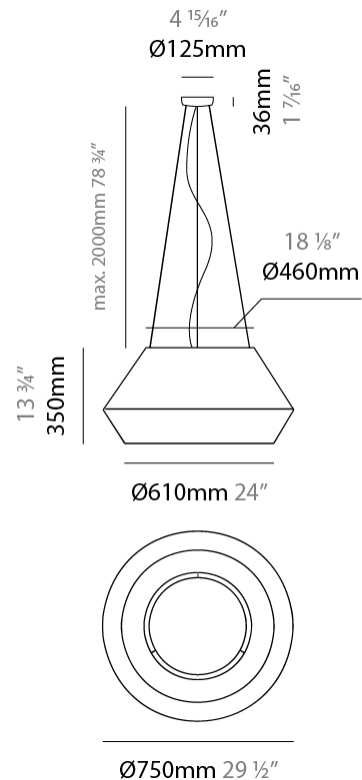

1. To build a product code in our configurator select the specify button on the base model # product page
2. To build a manual product code on this datasheet choose from the options listed below in blue font and add the suffix to the base model #

GENERAL

Series: Banyo _____
Partner: Ole _____
Division: Design _____
Installation: Suspension _____
Product Type: Pendant _____
Mounting Location: Ceiling _____
Light Distribution: Direct _____

PHYSICAL

Shape: Dome _____
Diameter (mm): 750 _____
Diameter (in): 29 1/2 _____
Height (mm): 350 _____
Height (in): 13 3/4 _____
Max. Overall Height (mm): 2350 _____
Max. Overall Height (in): 92 1/2 _____
Weight (kg): 10 _____
Weight (lbs): 22.05 _____
Diffuser: Satin Glass _____
Fixture Finish: BEI / BLK / BLU / COG / DGN / GRY / MRN / MOC / MUS / OLV / SIL / STN / TER / WHI _____
Holder Finish: MBK _____
Accent Finish: MBK _____
Fixture Material: Fabric Cord / Metal _____
Primary Material: Fabric - Recycled _____
Cable Details: 2000mm/78 3/4" Cable - Transparent _____
Upon Request: Matte White Holder _____

ELECTRICAL

Number of Lamps: 3 _____
Lamp Type: LED Retrofit _____
Lamp Shape: A19 _____
Bulb Included: Bulb Not Included _____
Max. Wattage Per Lamp (W): 15 _____
Lamp Base: E26 _____
Input Voltage (V): 120 _____
Upon Request: 277Vac / GU24 _____

LED

OPTICAL

RATINGS AND CERTIFICATIONS

Certified By: Certified for North American Standards _____
IP rating: IP20 _____